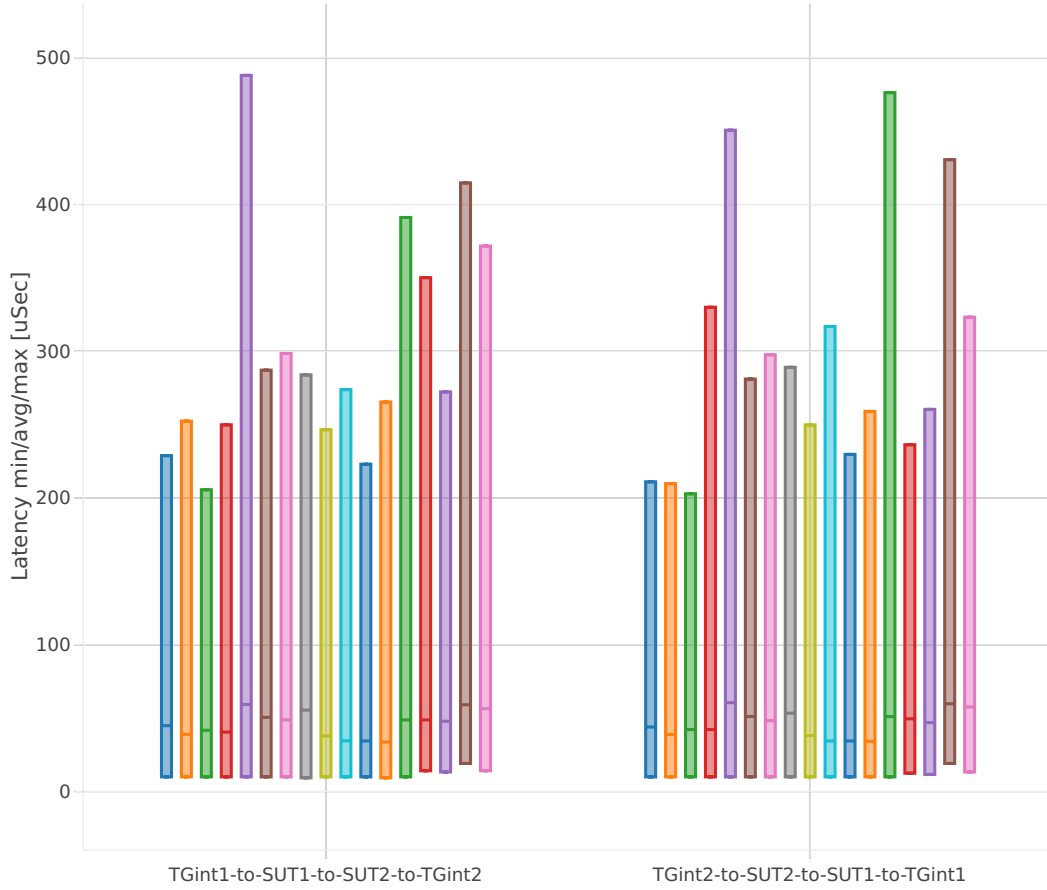

64B-1t1c-.*vhost.*-ndrdisc

Indexed Test Cases

1. 10ge2p1x520-eth-l2bdbasemaclrn-eth-2vhostvr1024-1vm-cfsrr1
2. 10ge2p1x520-eth-l2bdbasemaclrn-eth-2vhostvr1024-1vm
3. 10ge2p1x520-eth-l2bdbasemaclrn-eth-2vhostvr256-1vm-cfsrr1
4. 10ge2p1x520-eth-l2bdbasemaclrn-eth-2vhostvr256-1vm
5. 10ge2p1x520-eth-l2bdbasemaclrn-eth-4vhostvr1024-2vm
6. 10ge2p1x520-eth-l2bdscale100kmaclrn-eth-2vhostvr1024-1vm-cfsrr1
7. 10ge2p1x520-eth-l2bdscale10kmaclrn-eth-2vhostvr1024-1vm-cfsrr1
8. 10ge2p1x520-eth-l2bdscale1mmaclrn-eth-2vhostvr1024-1vm-cfsrr1
9. 10ge2p1x520-eth-l2xcbase-eth-2vhostvr1024-1vm-cfsrr1
10. 10ge2p1x520-eth-l2xcbase-eth-2vhostvr1024-1vm
11. 10ge2p1x520-eth-l2xcbase-eth-2vhostvr256-1vm-cfsrr1
12. 10ge2p1x520-eth-l2xcbase-eth-2vhostvr256-1vm
13. 10ge2p1x520-eth-l2xcbase-eth-4vhostvr1024-2vm
14. 10ge2p1x710-eth-l2bdbasemaclrn-eth-2vhostvr1024-1vm
15. 40ge2p1x1710-eth-l2bdbasemaclrn-eth-2vhostvr1024-1vm
16. 40ge2p1x1710-eth-l2bdbasemaclrn-eth-4vhostvr1024-2vm
17. 40ge2p1x1710-eth-l2xcbase-eth-4vhostvr1024-2vm