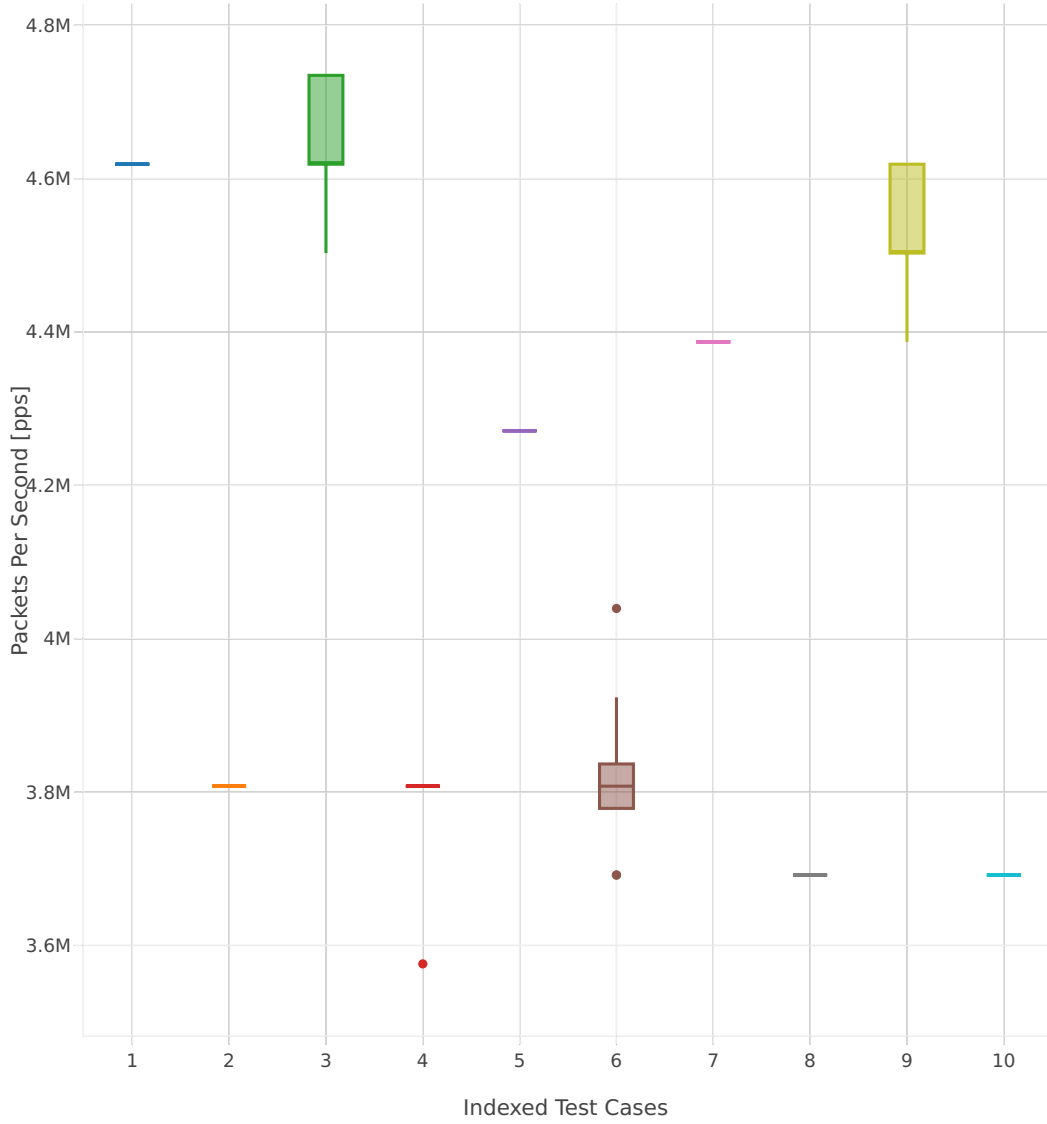

64B-1t1c-(eth|dot1q|dot1ad)-(l2xcbase|l2bdbasemaclrn)-ndrdisc

- 1. 10ge2p1x520-eth-l2bdbasemaclrn-iac10sf-10kflows
- 2. 10ge2p1x520-eth-l2bdbasemaclrn-iac10sl-10kflows
- 3. 10ge2p1x520-eth-l2bdbasemaclrn-iac150sf-10kflows
- 4. 10ge2p1x520-eth-l2bdbasemaclrn-iac150sl-10kflows
- 5. 10ge2p1x520-eth-l2bdbasemaclrn-macip-iac10sl-10kflows
- 6. 10ge2p1x520-eth-l2bdbasemaclrn-macip-iac150sl-10kflows
- 7. 10ge2p1x520-eth-l2bdbasemaclrn-oacl10sf-10kflows
- 8. 10ge2p1x520-eth-l2bdbasemaclrn-oacl10sl-10kflows
- 9. 10ge2p1x520-eth-l2bdbasemaclrn-oacl150sf-10kflows
- 10. 10ge2p1x520-eth-l2bdbasemaclrn-oacl150sl-10kflows