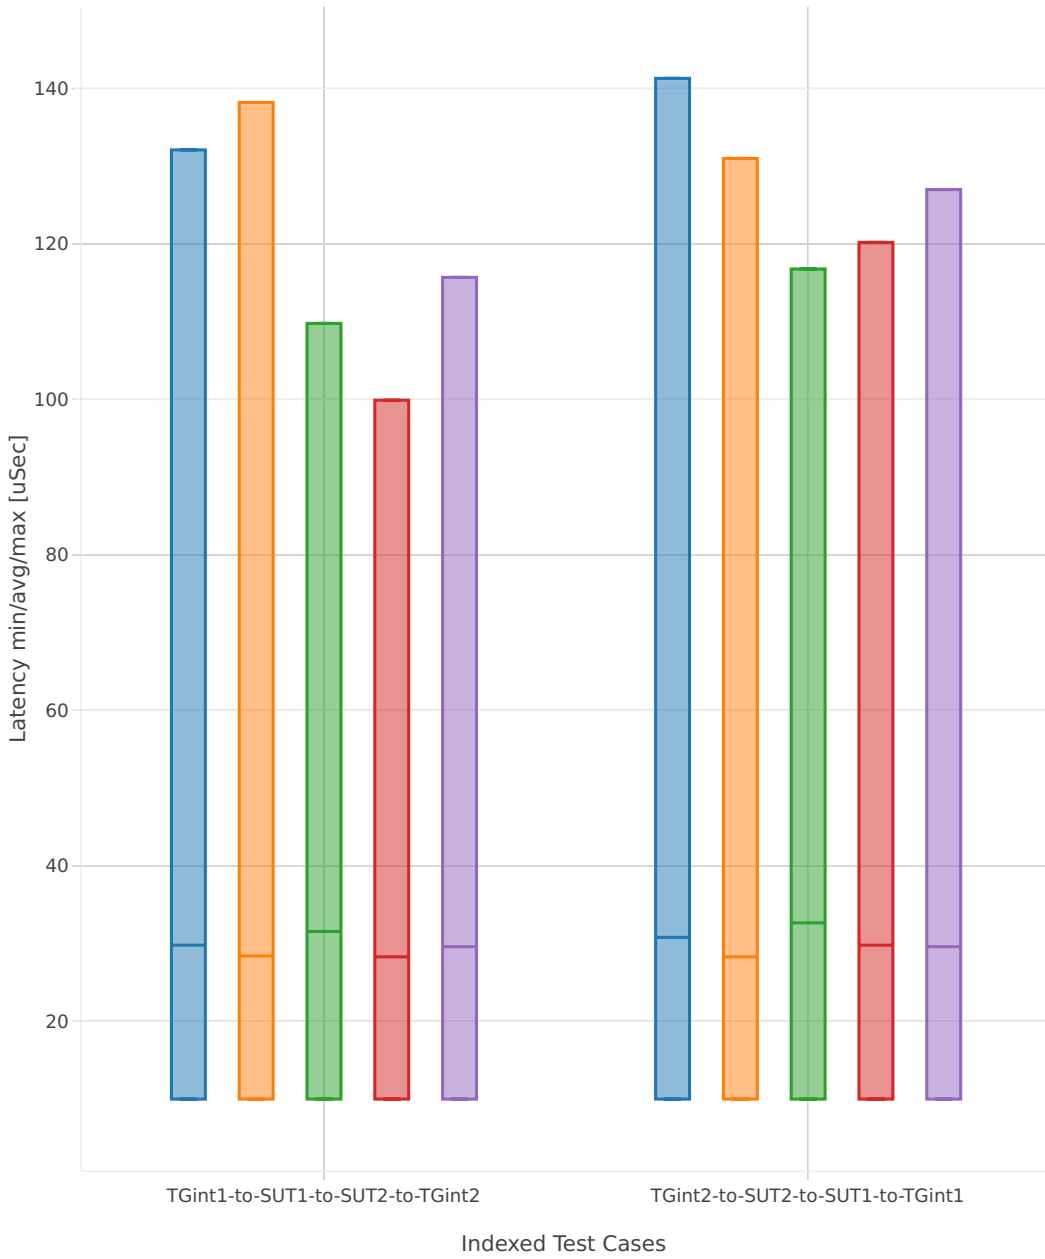

64B-1t1c-(eth|dot1q|dot1ad)-(l2xcbase|l2bdbasemaclrn)-ndrdisc

- 1. 10ge2p1x520-eth-l2bdbasemaclrn-iac150sf-10kflows
- 2. 10ge2p1x520-eth-l2bdbasemaclrn-iac150sl-10kflows
- 3. 10ge2p1x520-eth-l2bdbasemaclrn-macip-iac150sl-10kflows
- 4. 10ge2p1x520-eth-l2bdbasemaclrn-oac150sf-10kflows
- 5. 10ge2p1x520-eth-l2bdbasemaclrn-oac150sl-10kflows