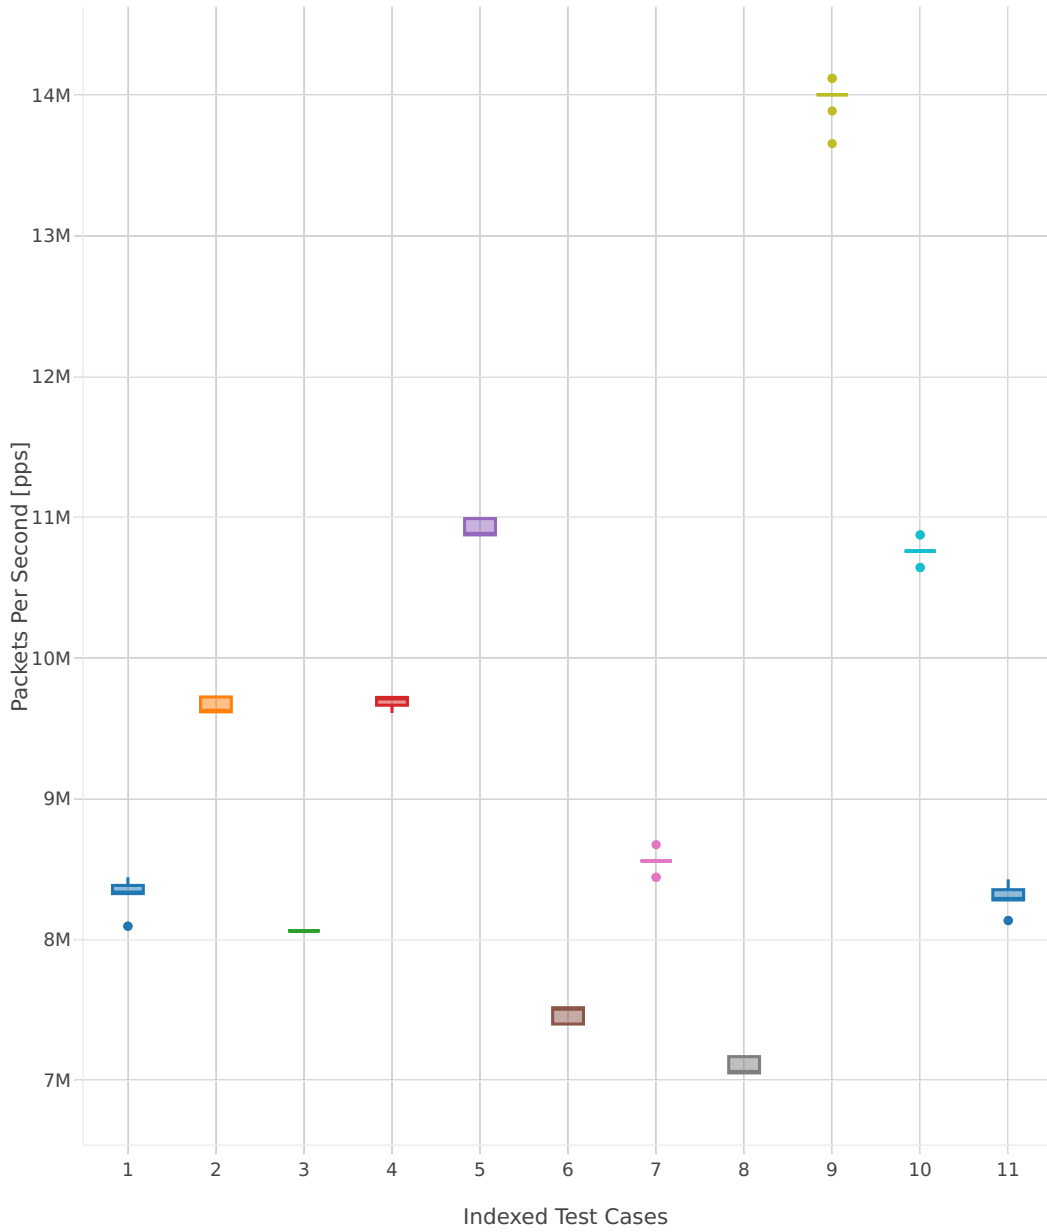

64B-1t1c-(eth|dot1q|dot1ad)-(l2xcbase|l2bdbasemaclrn)-pdrdisc

- 1. 10ge2p1vic1227-eth-l2bdbasemaclrn
- 2. 10ge2p1x520-dot1ad-l2xcbase
- 3. 10ge2p1x520-dot1q-l2bdbasemaclrn
- 4. 10ge2p1x520-dot1q-l2xcbase
- 5. 10ge2p1x520-eth-l2bdbasemaclrn
- 6. 10ge2p1x520-eth-l2bdscale100kmaclrn
- 7. 10ge2p1x520-eth-l2bdscale10kmaclrn
- 8. 10ge2p1x520-eth-l2bdscale1mmaclrn
- 9. 10ge2p1x520-eth-l2xcbase
- 10. 10ge2p1x710-eth-l2bdbasemaclrn
- 11. 40ge2p1vic1385-eth-l2bdbasemaclrn