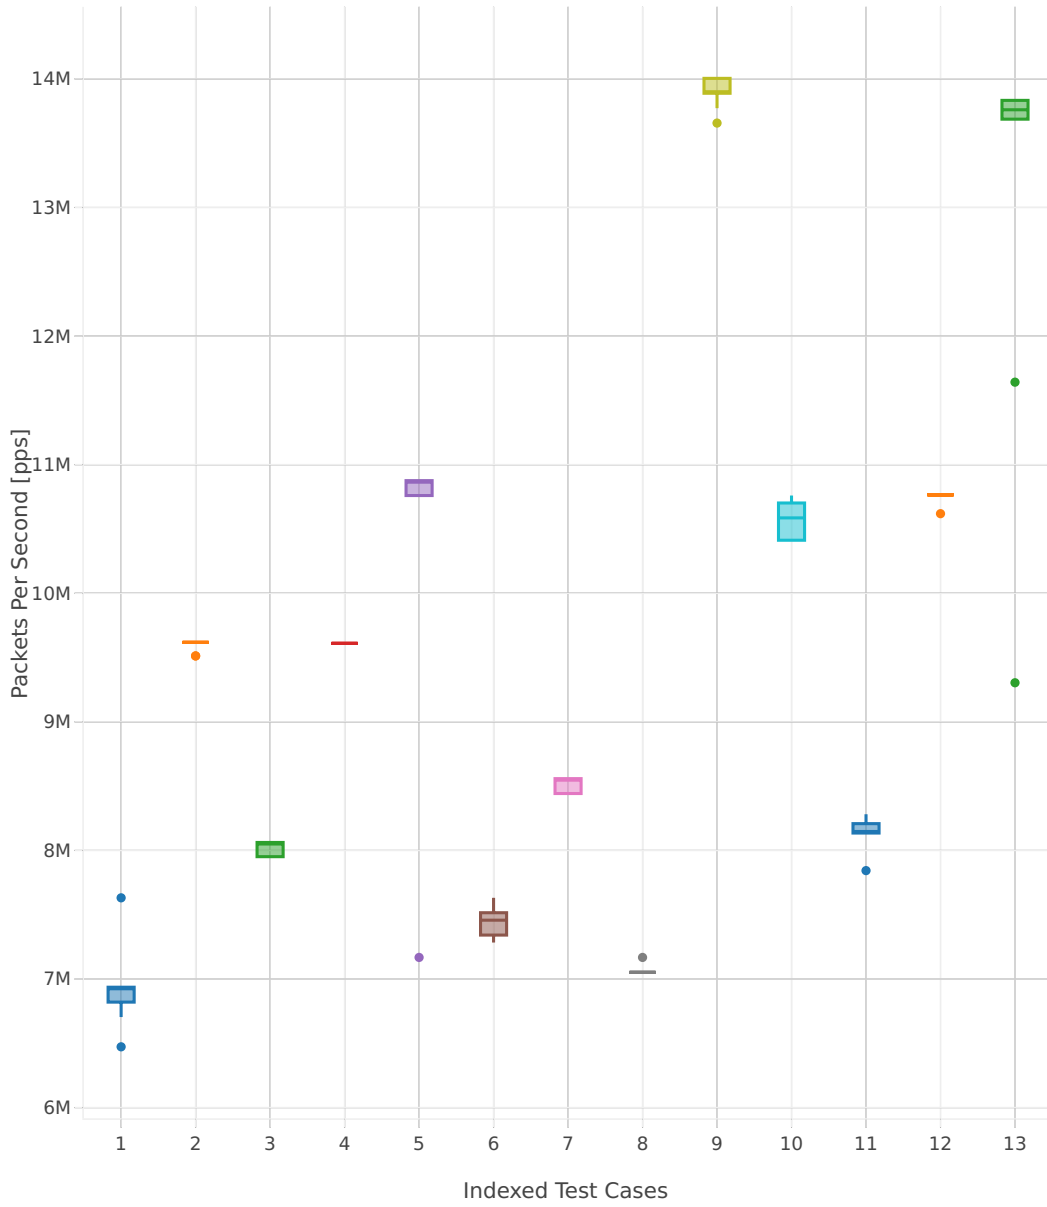

64B-1t1c-(eth|dot1q|dot1ad)-(l2xcbase|l2bdbasemaclrn)-ndrdisc

- 1. 10ge2p1vic1227-eth-l2bdbasemaclrn
- 2. 10ge2p1x520-dot1ad-l2xcbase
- 3. 10ge2p1x520-dot1q-l2bdbasemaclrn
- 4. 10ge2p1x520-dot1q-l2xcbase
- 5. 10ge2p1x520-eth-l2bdbasemaclrn
- 6. 10ge2p1x520-eth-l2bdscale100kmaclrn
- 7. 10ge2p1x520-eth-l2bdscale10kmaclrn
- 8. 10ge2p1x520-eth-l2bdscale1mmaclrn
- 9. 10ge2p1x520-eth-l2xcbase
- 10. 10ge2p1x710-eth-l2bdbasemaclrn
- 11. 40ge2p1vic1385-eth-l2bdbasemaclrn
- 12. 40ge2p1x1710-eth-l2bdbasemaclrn
- 13. 40ge2p1x1710-eth-l2xcbase