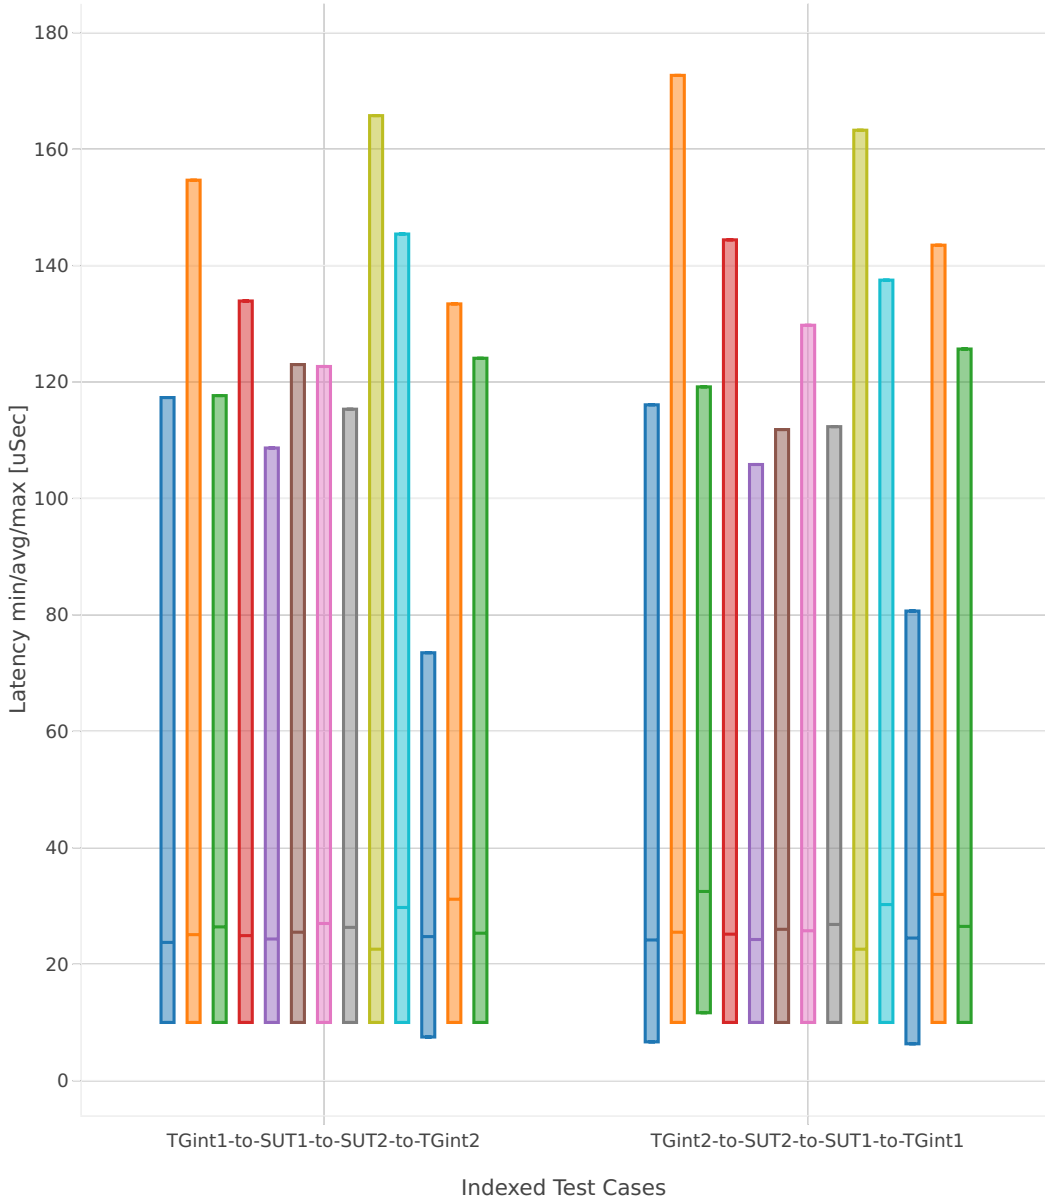

64B-1t1c-(eth|dot1q|dot1ad)-(l2xcbase|l2bdbasemaclrn)-ndrdisc

- 1. 10ge2p1vic1227-eth-l2bdbasemaclrn
- 2. 10ge2p1x520-dot1ad-l2xcbase
- 3. 10ge2p1x520-dot1q-l2bdbasemaclrn
- 4. 10ge2p1x520-dot1q-l2xcbase
- 5. 10ge2p1x520-eth-l2bdbasemaclrn
- 6. 10ge2p1x520-eth-l2bdscale100kmaclrn
- 7. 10ge2p1x520-eth-l2bdscale10kmaclrn
- 8. 10ge2p1x520-eth-l2bdscale1mmaclrn
- 9. 10ge2p1x520-eth-l2xcbase
- 10. 10ge2p1x710-eth-l2bdbasemaclrn
- 11. 40ge2p1vic1385-eth-l2bdbasemaclrn
- 12. 40ge2p1x1710-eth-l2bdbasemaclrn
- 13. 40ge2p1x1710-eth-l2xcbase