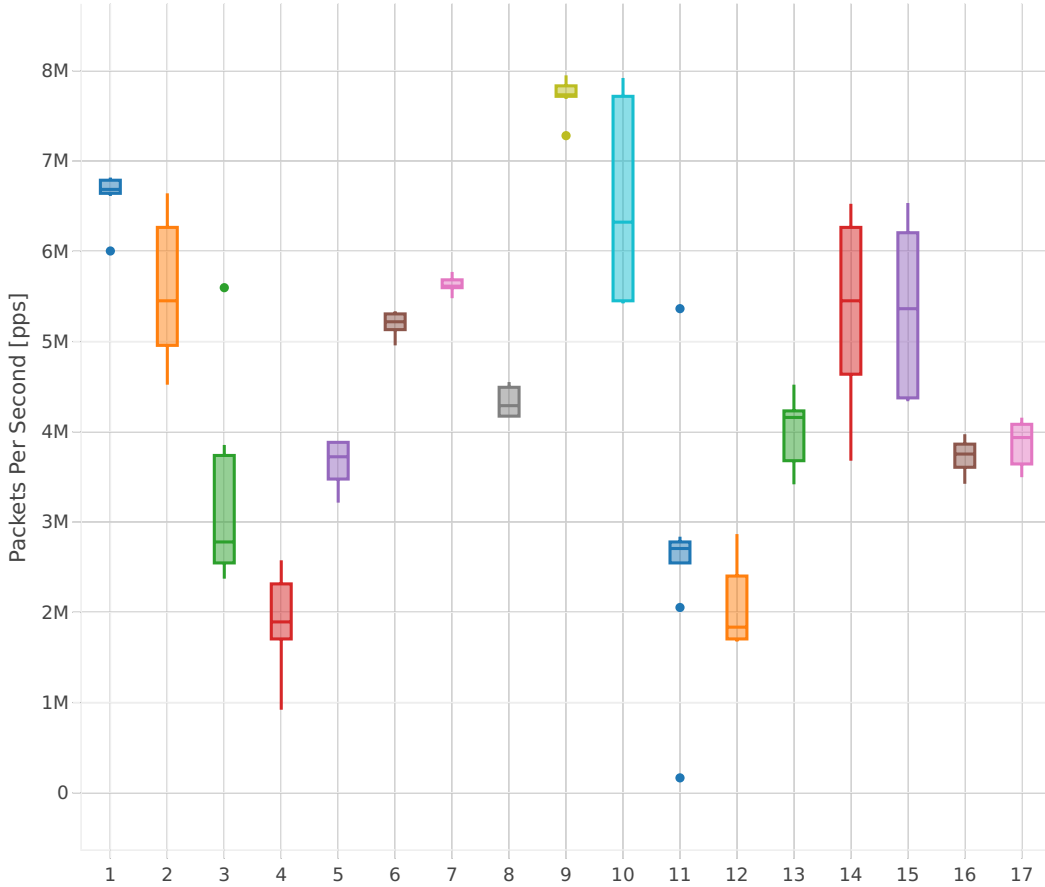

64B-2t2c-.*vhost.*-ndrdisc

Indexed Test Cases

- 1. 10ge2p1x520-eth-l2bdbasemaclrn-eth-2vhostvr1024-1vm-cfsrr1
- 2. 10ge2p1x520-eth-l2bdbasemaclrn-eth-2vhostvr1024-1vm
- 3. 10ge2p1x520-eth-l2bdbasemaclrn-eth-2vhostvr256-1vm-cfsrr1
- 4. 10ge2p1x520-eth-l2bdbasemaclrn-eth-2vhostvr256-1vm
- 5. 10ge2p1x520-eth-l2bdbasemaclrn-eth-4vhostvr1024-2vm
- 6. 10ge2p1x520-eth-l2bdscale100kmaclrn-eth-2vhostvr1024-1vm-cfsrr1
- 7. 10ge2p1x520-eth-l2bdscale10kmaclrn-eth-2vhostvr1024-1vm-cfsrr1
- 8. 10ge2p1x520-eth-l2bdscale1mmaclrn-eth-2vhostvr1024-1vm-cfsrr1
- 9. 10ge2p1x520-eth-l2xcbase-eth-2vhostvr1024-1vm-cfsrr1
- 10. 10ge2p1x520-eth-l2xcbase-eth-2vhostvr1024-1vm
- 11. 10ge2p1x520-eth-l2xcbase-eth-2vhostvr256-1vm-cfsrr1
- 12. 10ge2p1x520-eth-l2xcbase-eth-2vhostvr256-1vm
- 13. 10ge2p1x520-eth-l2xcbase-eth-4vhostvr1024-2vm
- 14. 10ge2p1x710-eth-l2bdbasemaclrn-eth-2vhostvr1024-1vm
- 15. 40ge2p1x1710-eth-l2bdbasemaclrn-eth-2vhostvr1024-1vm
- 16. 40ge2p1x1710-eth-l2bdbasemaclrn-eth-4vhostvr1024-2vm
- 17. 40ge2p1x1710-eth-l2xcbase-eth-4vhostvr1024-2vm