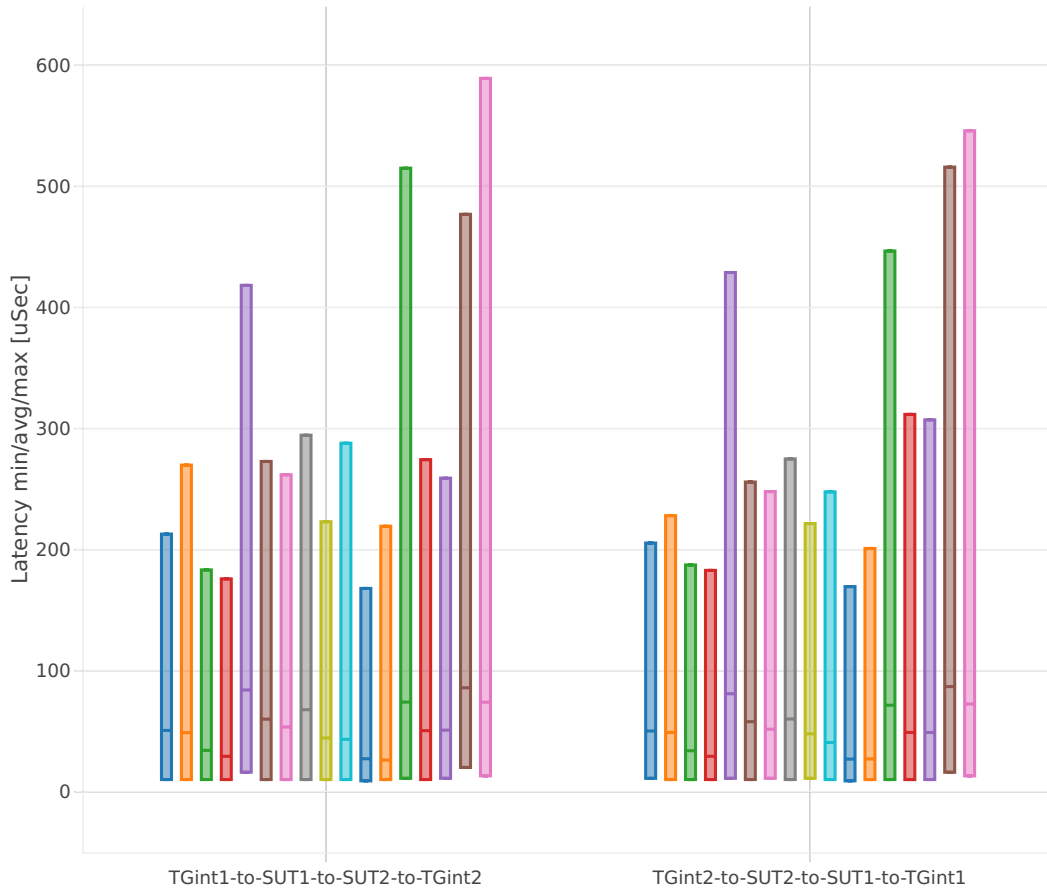

# 64B-2t2c-.\*vhost.\*-ndrdisc

## Indexed Test Cases

- 1. 10ge2p1x520-eth-l2bdbasemaclrn-eth-2vhostvr1024-1vm-cfsrr1
- 2. 10ge2p1x520-eth-l2bdbasemaclrn-eth-2vhostvr1024-1vm
- 3. 10ge2p1x520-eth-l2bdbasemaclrn-eth-2vhostvr256-1vm-cfsrr1
- 4. 10ge2p1x520-eth-l2bdbasemaclrn-eth-2vhostvr256-1vm
- 5. 10ge2p1x520-eth-l2bdbasemaclrn-eth-4vhostvr1024-2vm
- 6. 10ge2p1x520-eth-l2bdscale100kmaclrn-eth-2vhostvr1024-1vm-cfsrr1
- 7. 10ge2p1x520-eth-l2bdscale10kmaclrn-eth-2vhostvr1024-1vm-cfsrr1
- 8. 10ge2p1x520-eth-l2bdscale1mmaclrn-eth-2vhostvr1024-1vm-cfsrr1
- 9. 10ge2p1x520-eth-l2xcbase-eth-2vhostvr1024-1vm-cfsrr1
- 10. 10ge2p1x520-eth-l2xcbase-eth-2vhostvr1024-1vm
- 11. 10ge2p1x520-eth-l2xcbase-eth-2vhostvr256-1vm-cfsrr1
- 12. 10ge2p1x520-eth-l2xcbase-eth-2vhostvr256-1vm
- 13. 10ge2p1x520-eth-l2xcbase-eth-4vhostvr1024-2vm
- 14. 10ge2p1x710-eth-l2bdbasemaclrn-eth-2vhostvr1024-1vm
- 15. 40ge2p1x1710-eth-l2bdbasemaclrn-eth-2vhostvr1024-1vm
- 16. 40ge2p1x1710-eth-l2bdbasemaclrn-eth-4vhostvr1024-2vm
- 17. 40ge2p1x1710-eth-l2xcbase-eth-4vhostvr1024-2vm