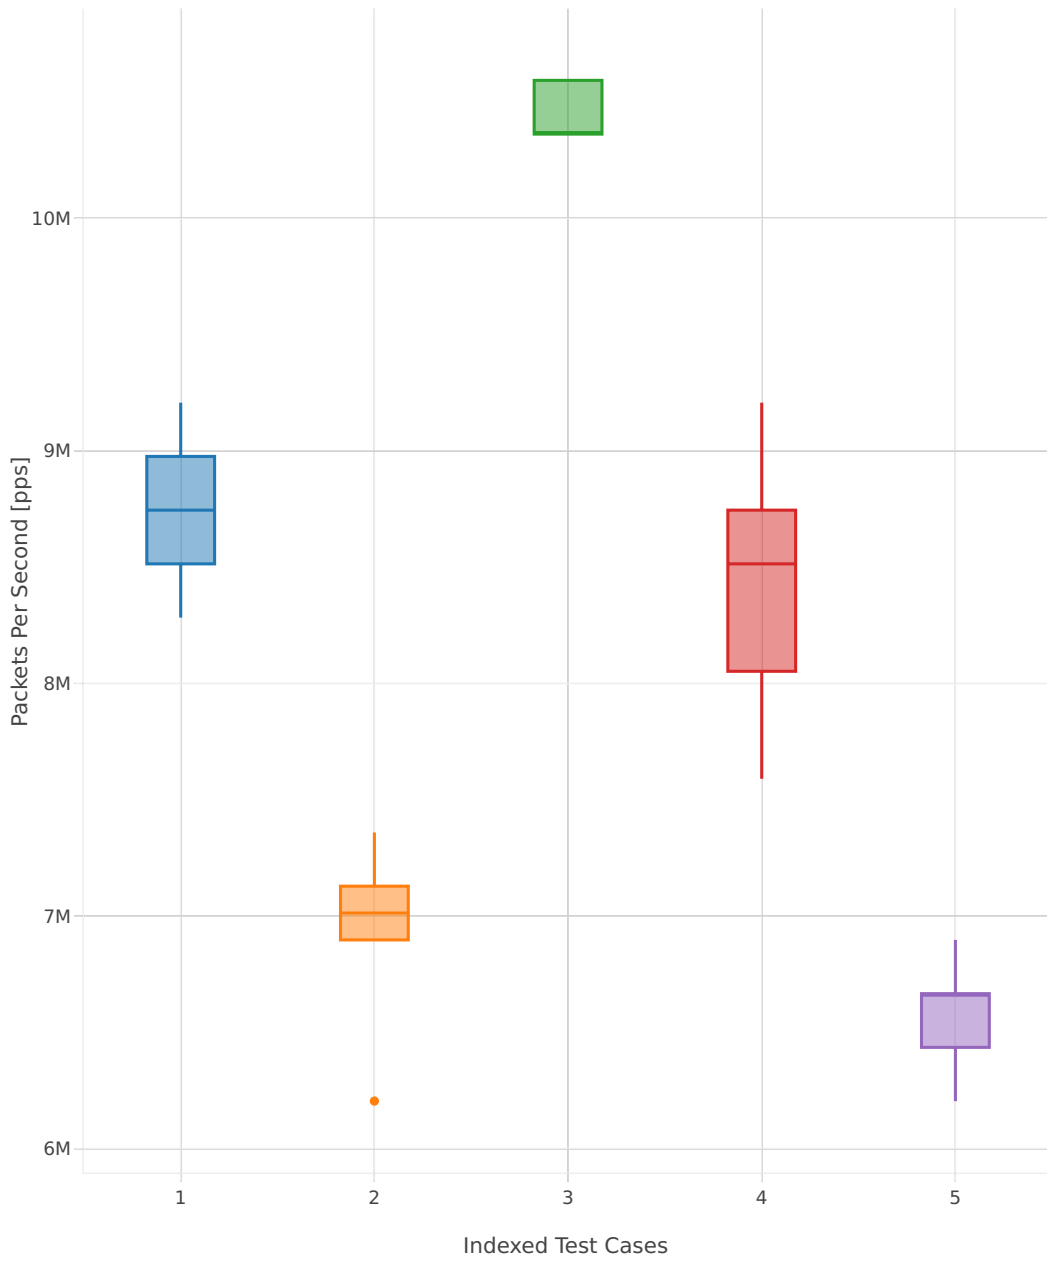

# 64B-2t2c-(eth|dot1q|dot1ad)-(l2xcbase|l2bdbasemaclrn)-pdrdisc

- 1. 10ge2p1x520-eth-l2bdbasemaclrn-iac150sf-10kflows
- 2. 10ge2p1x520-eth-l2bdbasemaclrn-iac150sl-10kflows
- 3. 10ge2p1x520-eth-l2bdbasemaclrn-macip-iac150sl-10kflows
- 4. 10ge2p1x520-eth-l2bdbasemaclrn-oac150sf-10kflows
- 5. 10ge2p1x520-eth-l2bdbasemaclrn-oac150sl-10kflows