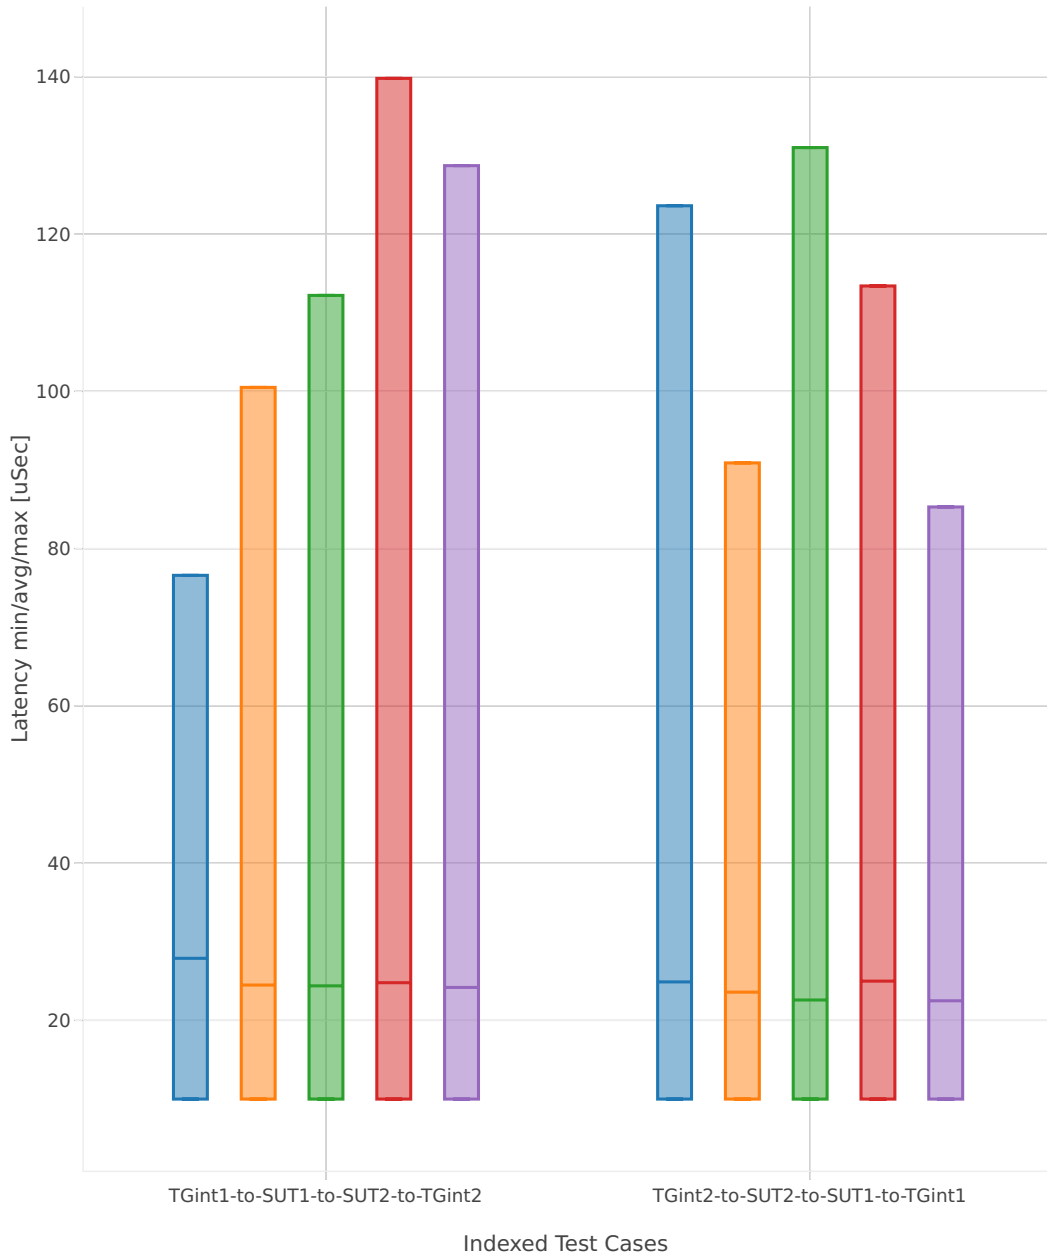

64B-2t2c-(eth|dot1q|dot1ad)-(l2xcbase|l2bdbasemaclrn)-ndrdisc

- 1. 10ge2p1x520-eth-l2bdbasemaclrn-iac150sf-10kflows
- 2. 10ge2p1x520-eth-l2bdbasemaclrn-iac150sl-10kflows
- 3. 10ge2p1x520-eth-l2bdbasemaclrn-macip-iac150sl-10kflows
- 4. 10ge2p1x520-eth-l2bdbasemaclrn-oac150sf-10kflows
- 5. 10ge2p1x520-eth-l2bdbasemaclrn-oac150sl-10kflows