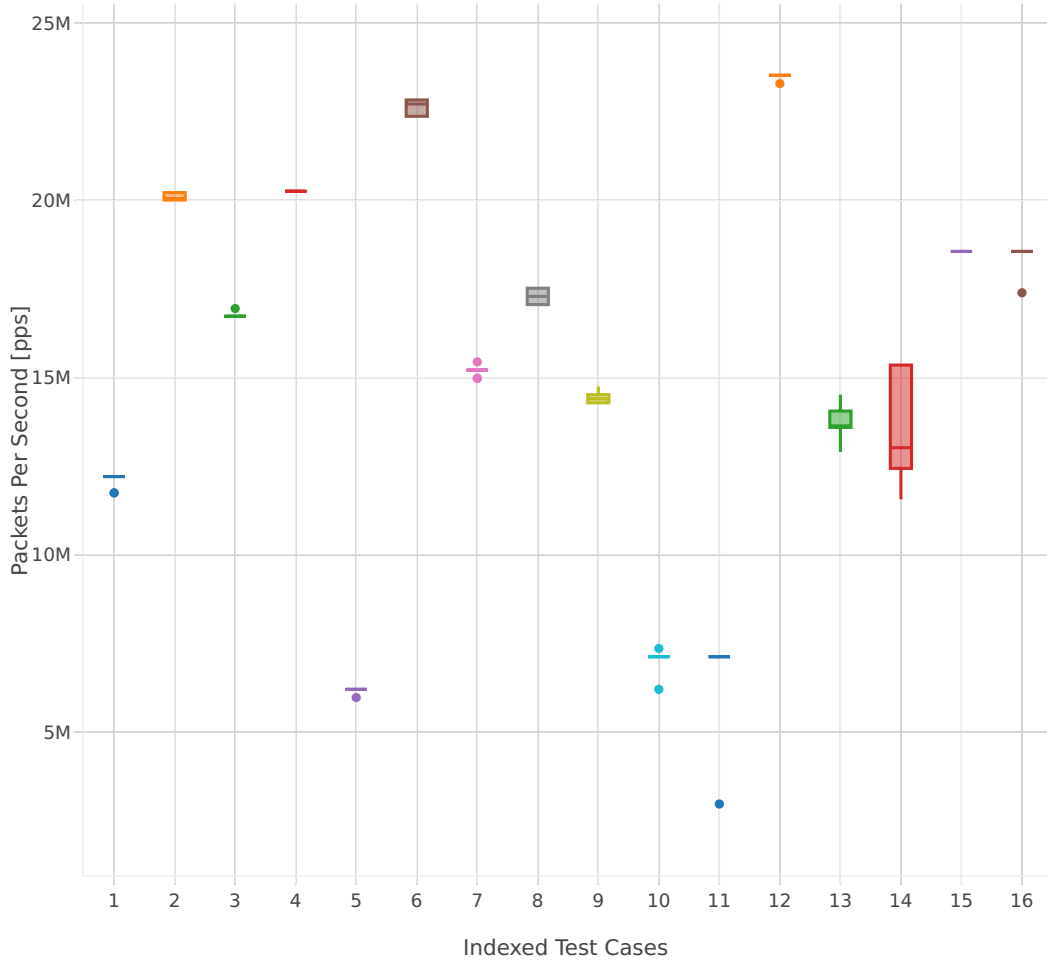

# 64B-2t2c-(eth|dot1q|dot1ad)-(l2xcbase|l2bdbasemaclrn)-ndrdisc

- 1. 10ge2p1vic1227-eth-l2bdbasemaclrn
- 2. 10ge2p1x520-dot1ad-l2xcbase
- 3. 10ge2p1x520-dot1q-l2bdbasemaclrn
- 4. 10ge2p1x520-dot1q-l2xcbase
- 5. 10ge2p1x520-eth-l2bdbasemaclrn-eth-2memif-1lxc
- 6. 10ge2p1x520-eth-l2bdbasemaclrn
- 7. 10ge2p1x520-eth-l2bdscale100kmaclrn
- 8. 10ge2p1x520-eth-l2bdscale10kmaclrn
- 9. 10ge2p1x520-eth-l2bdscale1mmaclrn
- 10. 10ge2p1x520-eth-l2xcbase-eth-2memif-1drc
- 11. 10ge2p1x520-eth-l2xcbase-eth-2memif-1lxc
- 12. 10ge2p1x520-eth-l2xcbase
- 13. 10ge2p1x710-eth-l2bdbasemaclrn
- 14. 40ge2p1vic1385-eth-l2bdbasemaclrn
- 15. 40ge2p1x1710-eth-l2bdbasemaclrn
- 16. 40ge2p1x1710-eth-l2xcbase