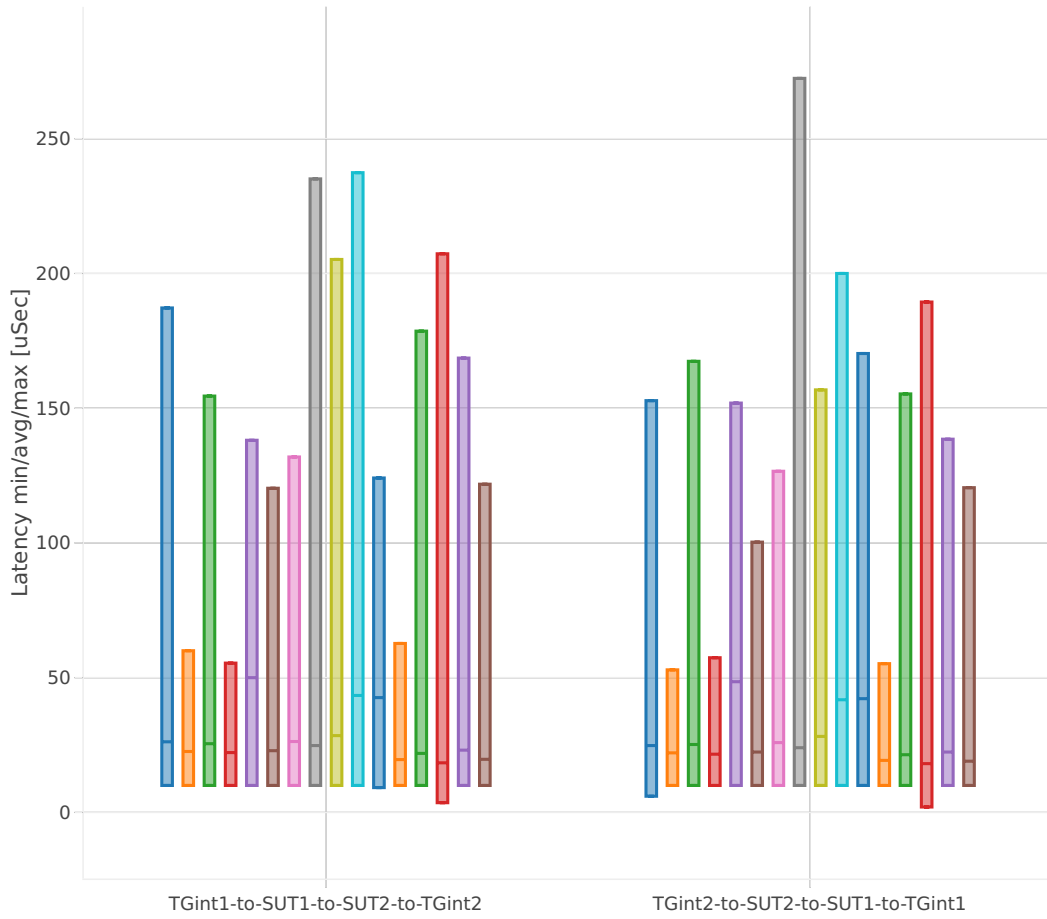

64B-2t2c-(eth|dot1q|dot1ad)-(l2xcbase|l2bdbasemaclrn)-ndrdisc

Indexed Test Cases

- 1. 10ge2p1vic1227-eth-l2bdbasemaclrn
- 2. 10ge2p1x520-dot1ad-l2xcbase
- 3. 10ge2p1x520-dot1q-l2bdbasemaclrn
- 4. 10ge2p1x520-dot1q-l2xcbase
- 5. 10ge2p1x520-eth-l2bdbasemaclrn-eth-2memif-1lxc
- 6. 10ge2p1x520-eth-l2bdbasemaclrn
- 7. 10ge2p1x520-eth-l2bdscale100kmaclrn
- 8. 10ge2p1x520-eth-l2bdscale10kmaclrn
- 9. 10ge2p1x520-eth-l2bdscale1mmaclrn
- 10. 10ge2p1x520-eth-l2xcbase-eth-2memif-1drc
- 11. 10ge2p1x520-eth-l2xcbase-eth-2memif-1lxc
- 12. 10ge2p1x520-eth-l2xcbase
- 13. 10ge2p1x710-eth-l2bdbasemaclrn
- 14. 40ge2p1vic1385-eth-l2bdbasemaclrn
- 15. 40ge2p1x1710-eth-l2bdbasemaclrn
- 16. 40ge2p1x1710-eth-l2xcbase