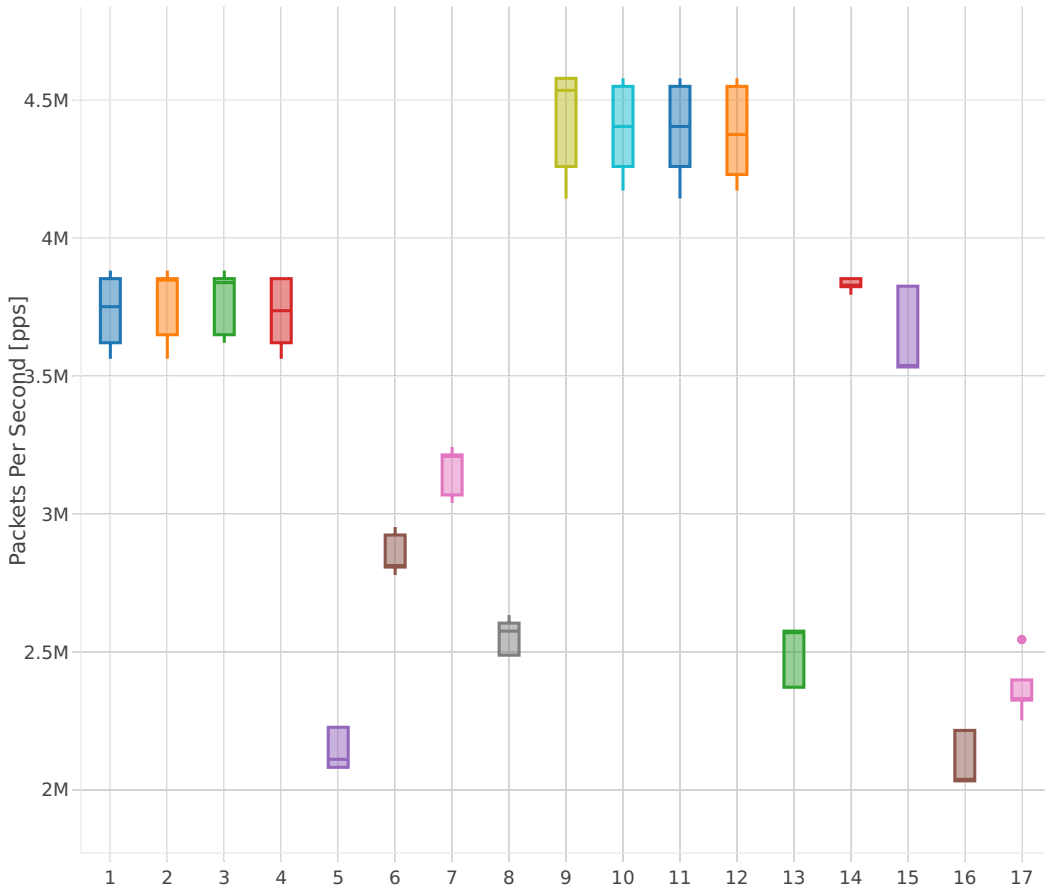

64B-1t1c-.*vhost.*-pdrdisc

Indexed Test Cases

- 1. 10ge2p1x520-eth-l2bdbasemaclrn-eth-2vhostvr1024-1vm-cfsrr1
- 2. 10ge2p1x520-eth-l2bdbasemaclrn-eth-2vhostvr1024-1vm
- 3. 10ge2p1x520-eth-l2bdbasemaclrn-eth-2vhostvr256-1vm-cfsrr1
- 4. 10ge2p1x520-eth-l2bdbasemaclrn-eth-2vhostvr256-1vm
- 5. 10ge2p1x520-eth-l2bdbasemaclrn-eth-4vhostvr1024-2vm
- 6. 10ge2p1x520-eth-l2bdscale100kmaclrn-eth-2vhostvr1024-1vm-cfsrr1
- 7. 10ge2p1x520-eth-l2bdscale10kmaclrn-eth-2vhostvr1024-1vm-cfsrr1
- 8. 10ge2p1x520-eth-l2bdscale1mmaclrn-eth-2vhostvr1024-1vm-cfsrr1
- 9. 10ge2p1x520-eth-l2xcbase-eth-2vhostvr1024-1vm-cfsrr1
- 10. 10ge2p1x520-eth-l2xcbase-eth-2vhostvr1024-1vm
- 11. 10ge2p1x520-eth-l2xcbase-eth-2vhostvr256-1vm-cfsrr1
- 12. 10ge2p1x520-eth-l2xcbase-eth-2vhostvr256-1vm
- 13. 10ge2p1x520-eth-l2xcbase-eth-4vhostvr1024-2vm
- 14. 10ge2p1x710-eth-l2bdbasemaclrn-eth-2vhostvr1024-1vm
- 15. 40ge2p1x1710-eth-l2bdbasemaclrn-eth-2vhostvr1024-1vm
- 16. 40ge2p1x1710-eth-l2bdbasemaclrn-eth-4vhostvr1024-2vm
- 17. 40ge2p1x1710-eth-l2xcbase-eth-4vhostvr1024-2vm