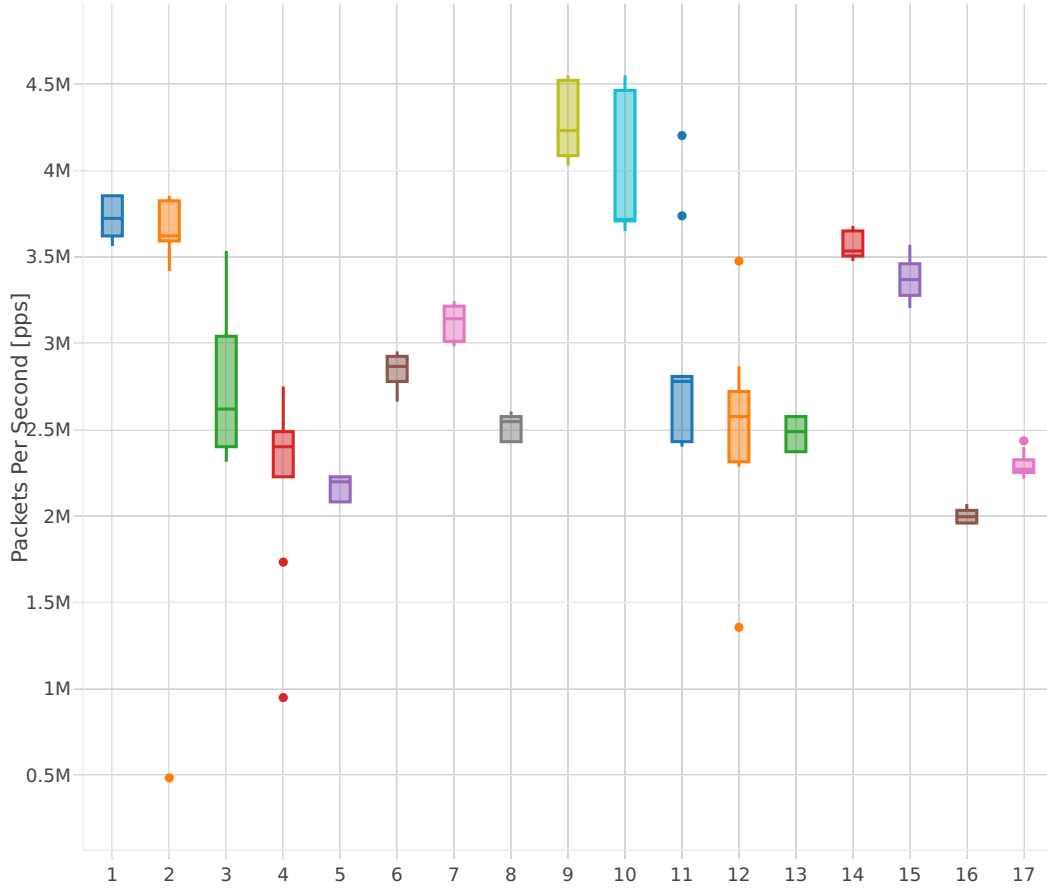

64B-1t1c-.*vhost.*-ndrdisc

Indexed Test Cases

- 1. 10ge2p1x520-eth-l2bdbasemaclrn-eth-2vhostvr1024-1vm-cfsrr1
- 2. 10ge2p1x520-eth-l2bdbasemaclrn-eth-2vhostvr1024-1vm
- 3. 10ge2p1x520-eth-l2bdbasemaclrn-eth-2vhostvr256-1vm-cfsrr1
- 4. 10ge2p1x520-eth-l2bdbasemaclrn-eth-2vhostvr256-1vm
- 5. 10ge2p1x520-eth-l2bdbasemaclrn-eth-4vhostvr1024-2vm
- 6. 10ge2p1x520-eth-l2bdscale100kmaclrn-eth-2vhostvr1024-1vm-cfsrr1
- 7. 10ge2p1x520-eth-l2bdscale10kmaclrn-eth-2vhostvr1024-1vm-cfsrr1
- 8. 10ge2p1x520-eth-l2bdscale1mmaclrn-eth-2vhostvr1024-1vm-cfsrr1
- 9. 10ge2p1x520-eth-l2xcbase-eth-2vhostvr1024-1vm-cfsrr1
- 10. 10ge2p1x520-eth-l2xcbase-eth-2vhostvr1024-1vm
- 11. 10ge2p1x520-eth-l2xcbase-eth-2vhostvr256-1vm-cfsrr1
- 12. 10ge2p1x520-eth-l2xcbase-eth-2vhostvr256-1vm
- 13. 10ge2p1x520-eth-l2xcbase-eth-4vhostvr1024-2vm
- 14. 10ge2p1x710-eth-l2bdbasemaclrn-eth-2vhostvr1024-1vm
- 15. 40ge2p1x1710-eth-l2bdbasemaclrn-eth-2vhostvr1024-1vm
- 16. 40ge2p1x1710-eth-l2bdbasemaclrn-eth-4vhostvr1024-2vm
- 17. 40ge2p1x1710-eth-l2xcbase-eth-4vhostvr1024-2vm