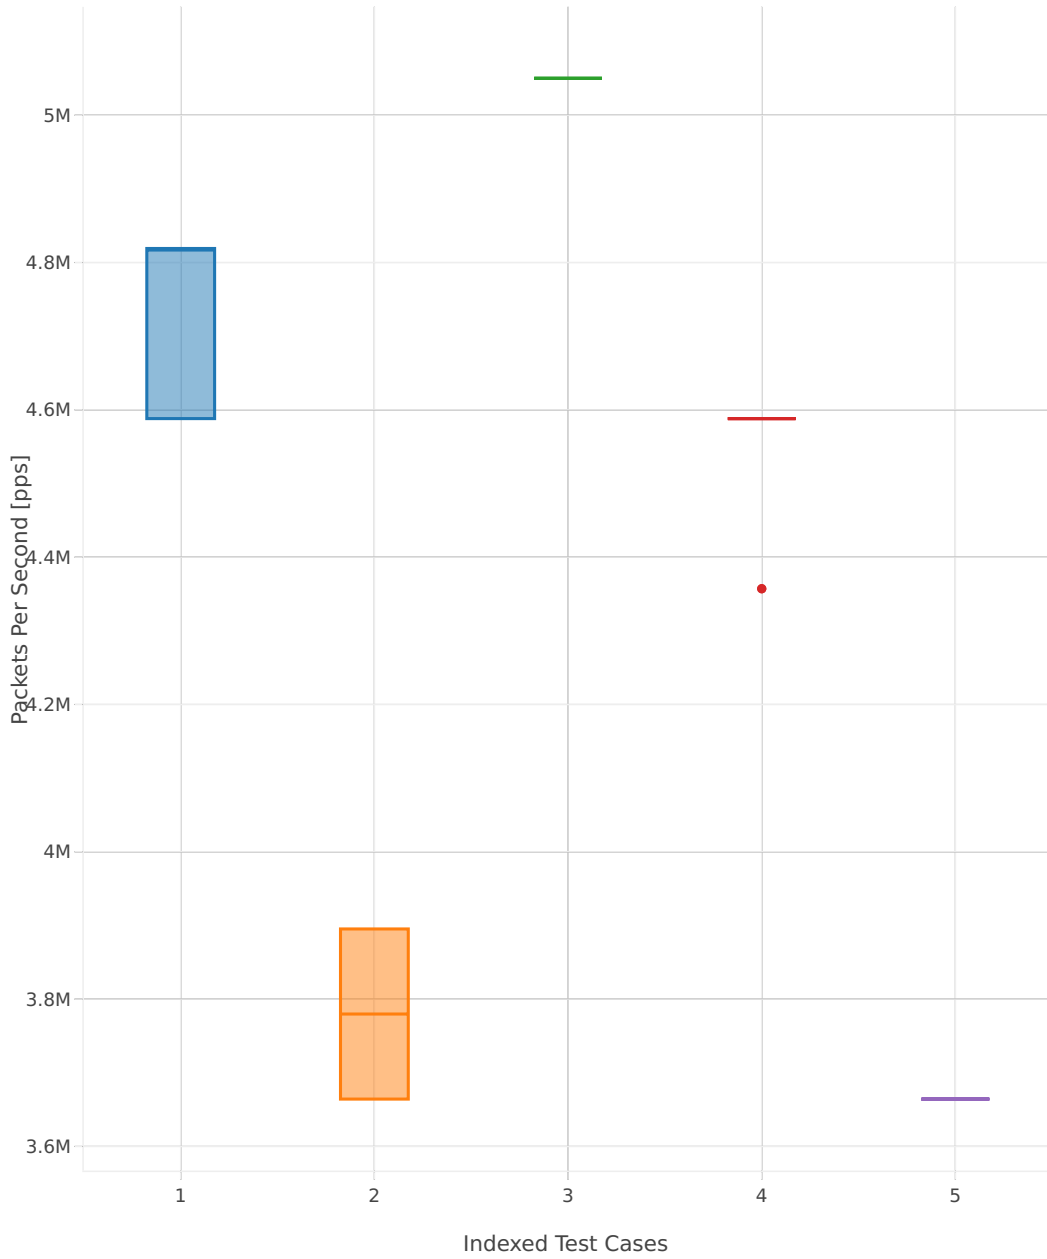

# 64B-1t1c-(eth|dot1q|dot1ad)-(l2xcbase|l2bdbasemaclrn)-ndrdisc

- 1. 10ge2p1x520-eth-l2bdbasemaclrn-iac150sf-10kflows
- 2. 10ge2p1x520-eth-l2bdbasemaclrn-iac150sl-10kflows
- 3. 10ge2p1x520-eth-l2bdbasemaclrn-macip-iac150sl-10kflows
- 4. 10ge2p1x520-eth-l2bdbasemaclrn-oac150sf-10kflows
- 5. 10ge2p1x520-eth-l2bdbasemaclrn-oac150sl-10kflows