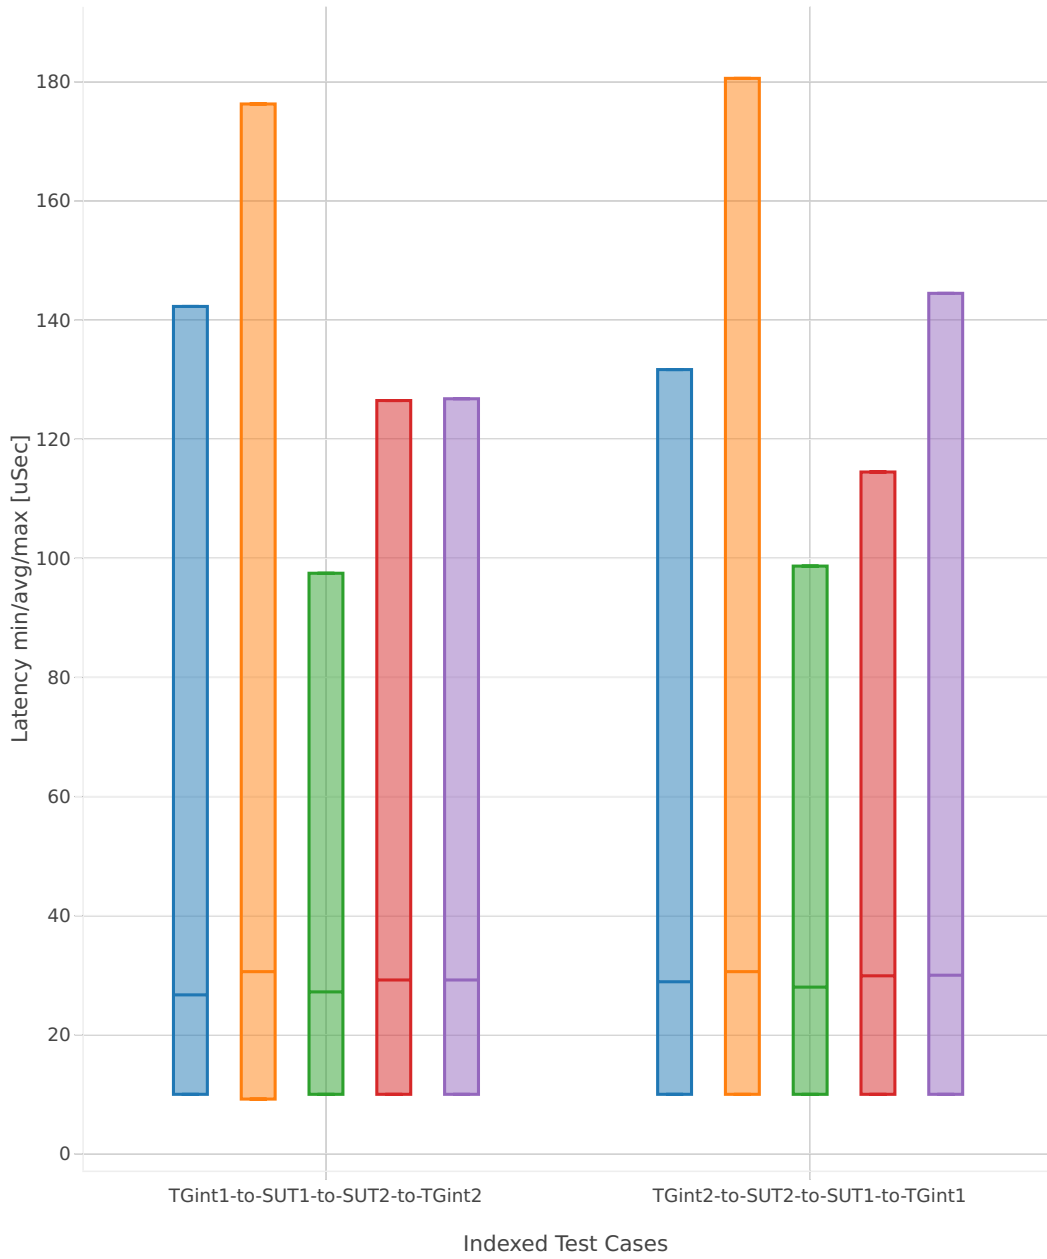

64B-1t1c-(eth|dot1q|dot1ad)-(l2xcbase|l2bdbasemaclrn)-ndrdisc

- 1. 10ge2p1x520-eth-l2bdbasemaclrn-iac150sf-10kflows
- 2. 10ge2p1x520-eth-l2bdbasemaclrn-iac150sl-10kflows
- 3. 10ge2p1x520-eth-l2bdbasemaclrn-macip-iac150sl-10kflows
- 4. 10ge2p1x520-eth-l2bdbasemaclrn-oac150sf-10kflows
- 5. 10ge2p1x520-eth-l2bdbasemaclrn-oac150sl-10kflows