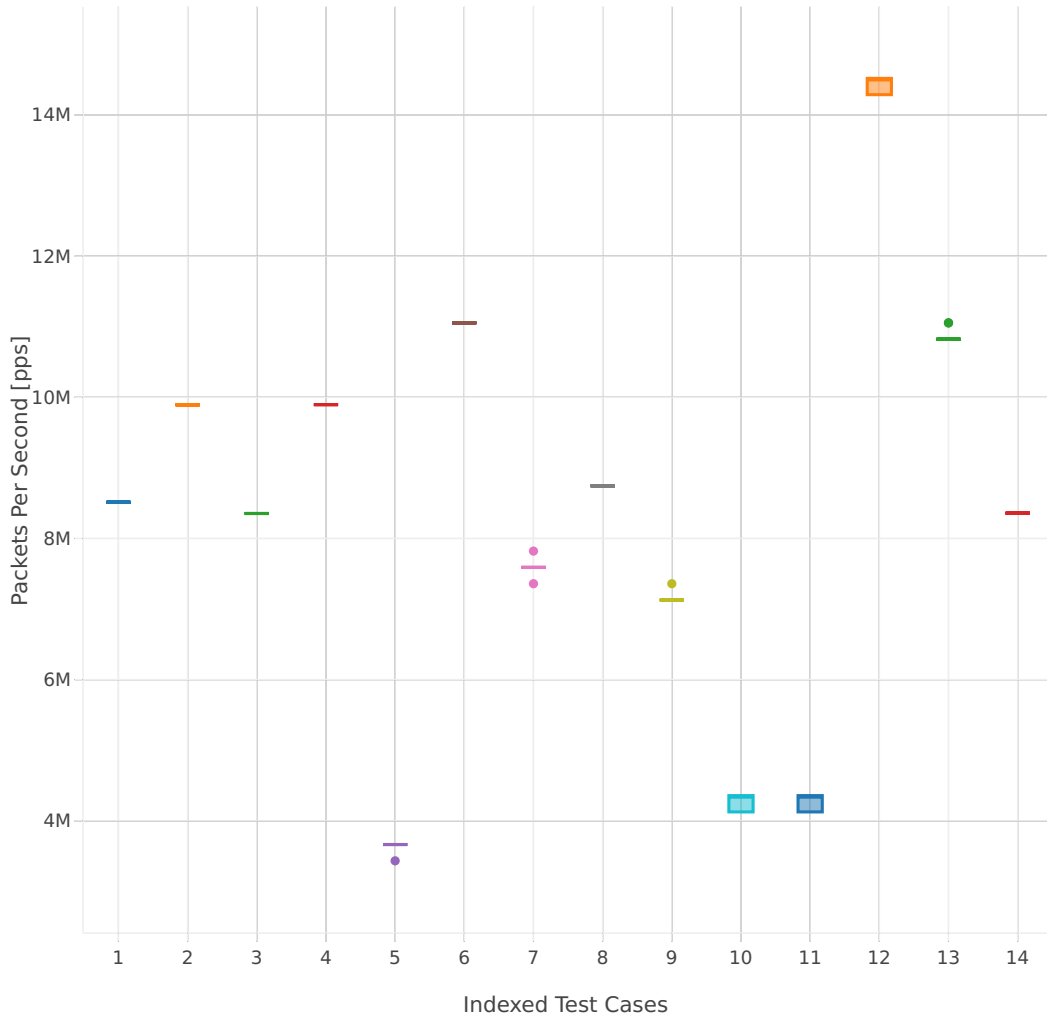

64B-1t1c-(eth|dot1q|dot1ad)-(l2xcbase|l2bdbasemaclrn)-pdrdisc

- 1. 10ge2p1vic1227-eth-l2bdbasemaclrn
- 2. 10ge2p1x520-dot1ad-l2xcbase
- 3. 10ge2p1x520-dot1q-l2bdbasemaclrn
- 4. 10ge2p1x520-dot1q-l2xcbase
- 5. 10ge2p1x520-eth-l2bdbasemaclrn-eth-2memif-1lxc
- 6. 10ge2p1x520-eth-l2bdbasemaclrn
- 7. 10ge2p1x520-eth-l2bdscale100kmaclrn
- 8. 10ge2p1x520-eth-l2bdscale10kmaclrn
- 9. 10ge2p1x520-eth-l2bdscale1mmaclrn
- 10. 10ge2p1x520-eth-l2xcbase-eth-2memif-1drc
- 11. 10ge2p1x520-eth-l2xcbase-eth-2memif-1lxc
- 12. 10ge2p1x520-eth-l2xcbase
- 13. 10ge2p1x710-eth-l2bdbasemaclrn
- 14. 40ge2p1vic1385-eth-l2bdbasemaclrn