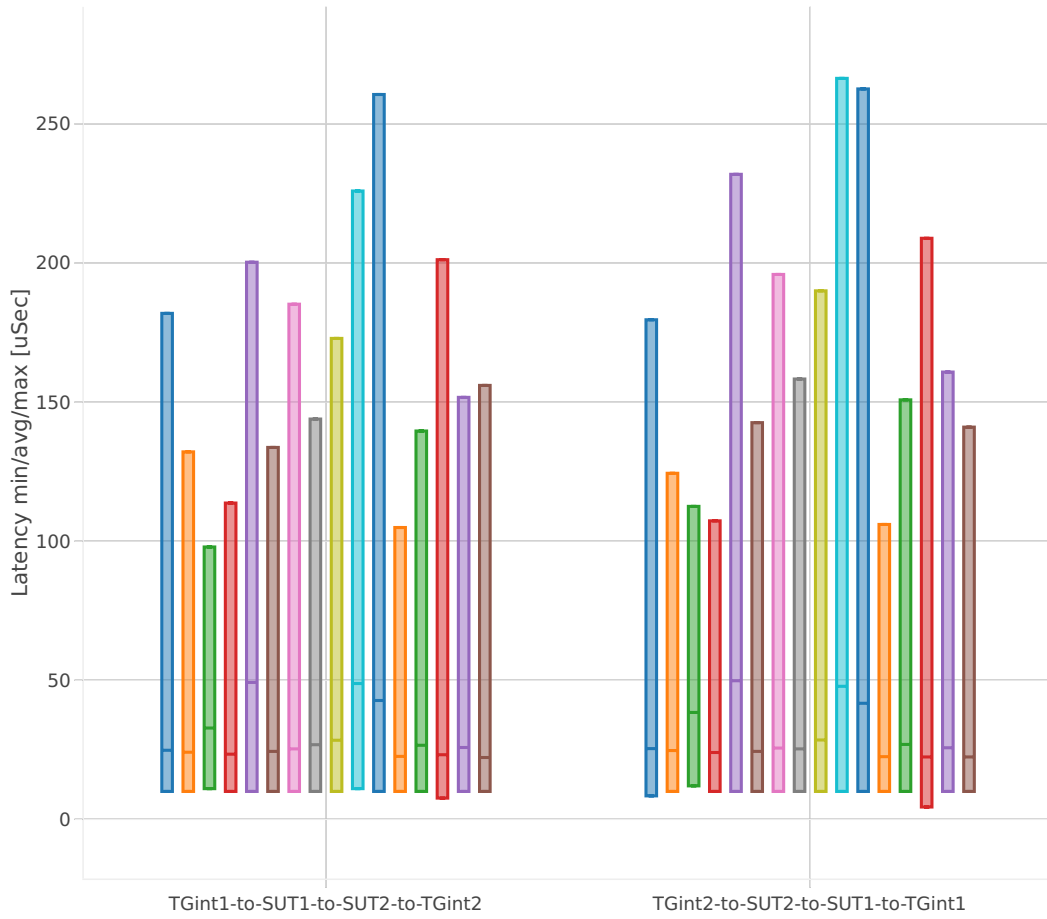

64B-1t1c-(eth|dot1q|dot1ad)-(l2xcbase|l2bdbasemaclrn)-ndrdisc

Indexed Test Cases

- 1. 10ge2p1vic1227-eth-l2bdbasemaclrn
- 2. 10ge2p1x520-dot1ad-l2xcbase
- 3. 10ge2p1x520-dot1q-l2bdbasemaclrn
- 4. 10ge2p1x520-dot1q-l2xcbase
- 5. 10ge2p1x520-eth-l2bdbasemaclrn-eth-2memif-1lxc
- 6. 10ge2p1x520-eth-l2bdbasemaclrn
- 7. 10ge2p1x520-eth-l2bdscale100kmaclrn
- 8. 10ge2p1x520-eth-l2bdscale10kmaclrn
- 9. 10ge2p1x520-eth-l2bdscale1mmaclrn
- 10. 10ge2p1x520-eth-l2xcbase-eth-2memif-1drc
- 11. 10ge2p1x520-eth-l2xcbase-eth-2memif-1lxc
- 12. 10ge2p1x520-eth-l2xcbase
- 13. 10ge2p1x710-eth-l2bdbasemaclrn
- 14. 40ge2p1vic1385-eth-l2bdbasemaclrn
- 15. 40ge2p1x1710-eth-l2bdbasemaclrn
- 16. 40ge2p1x1710-eth-l2xcbase